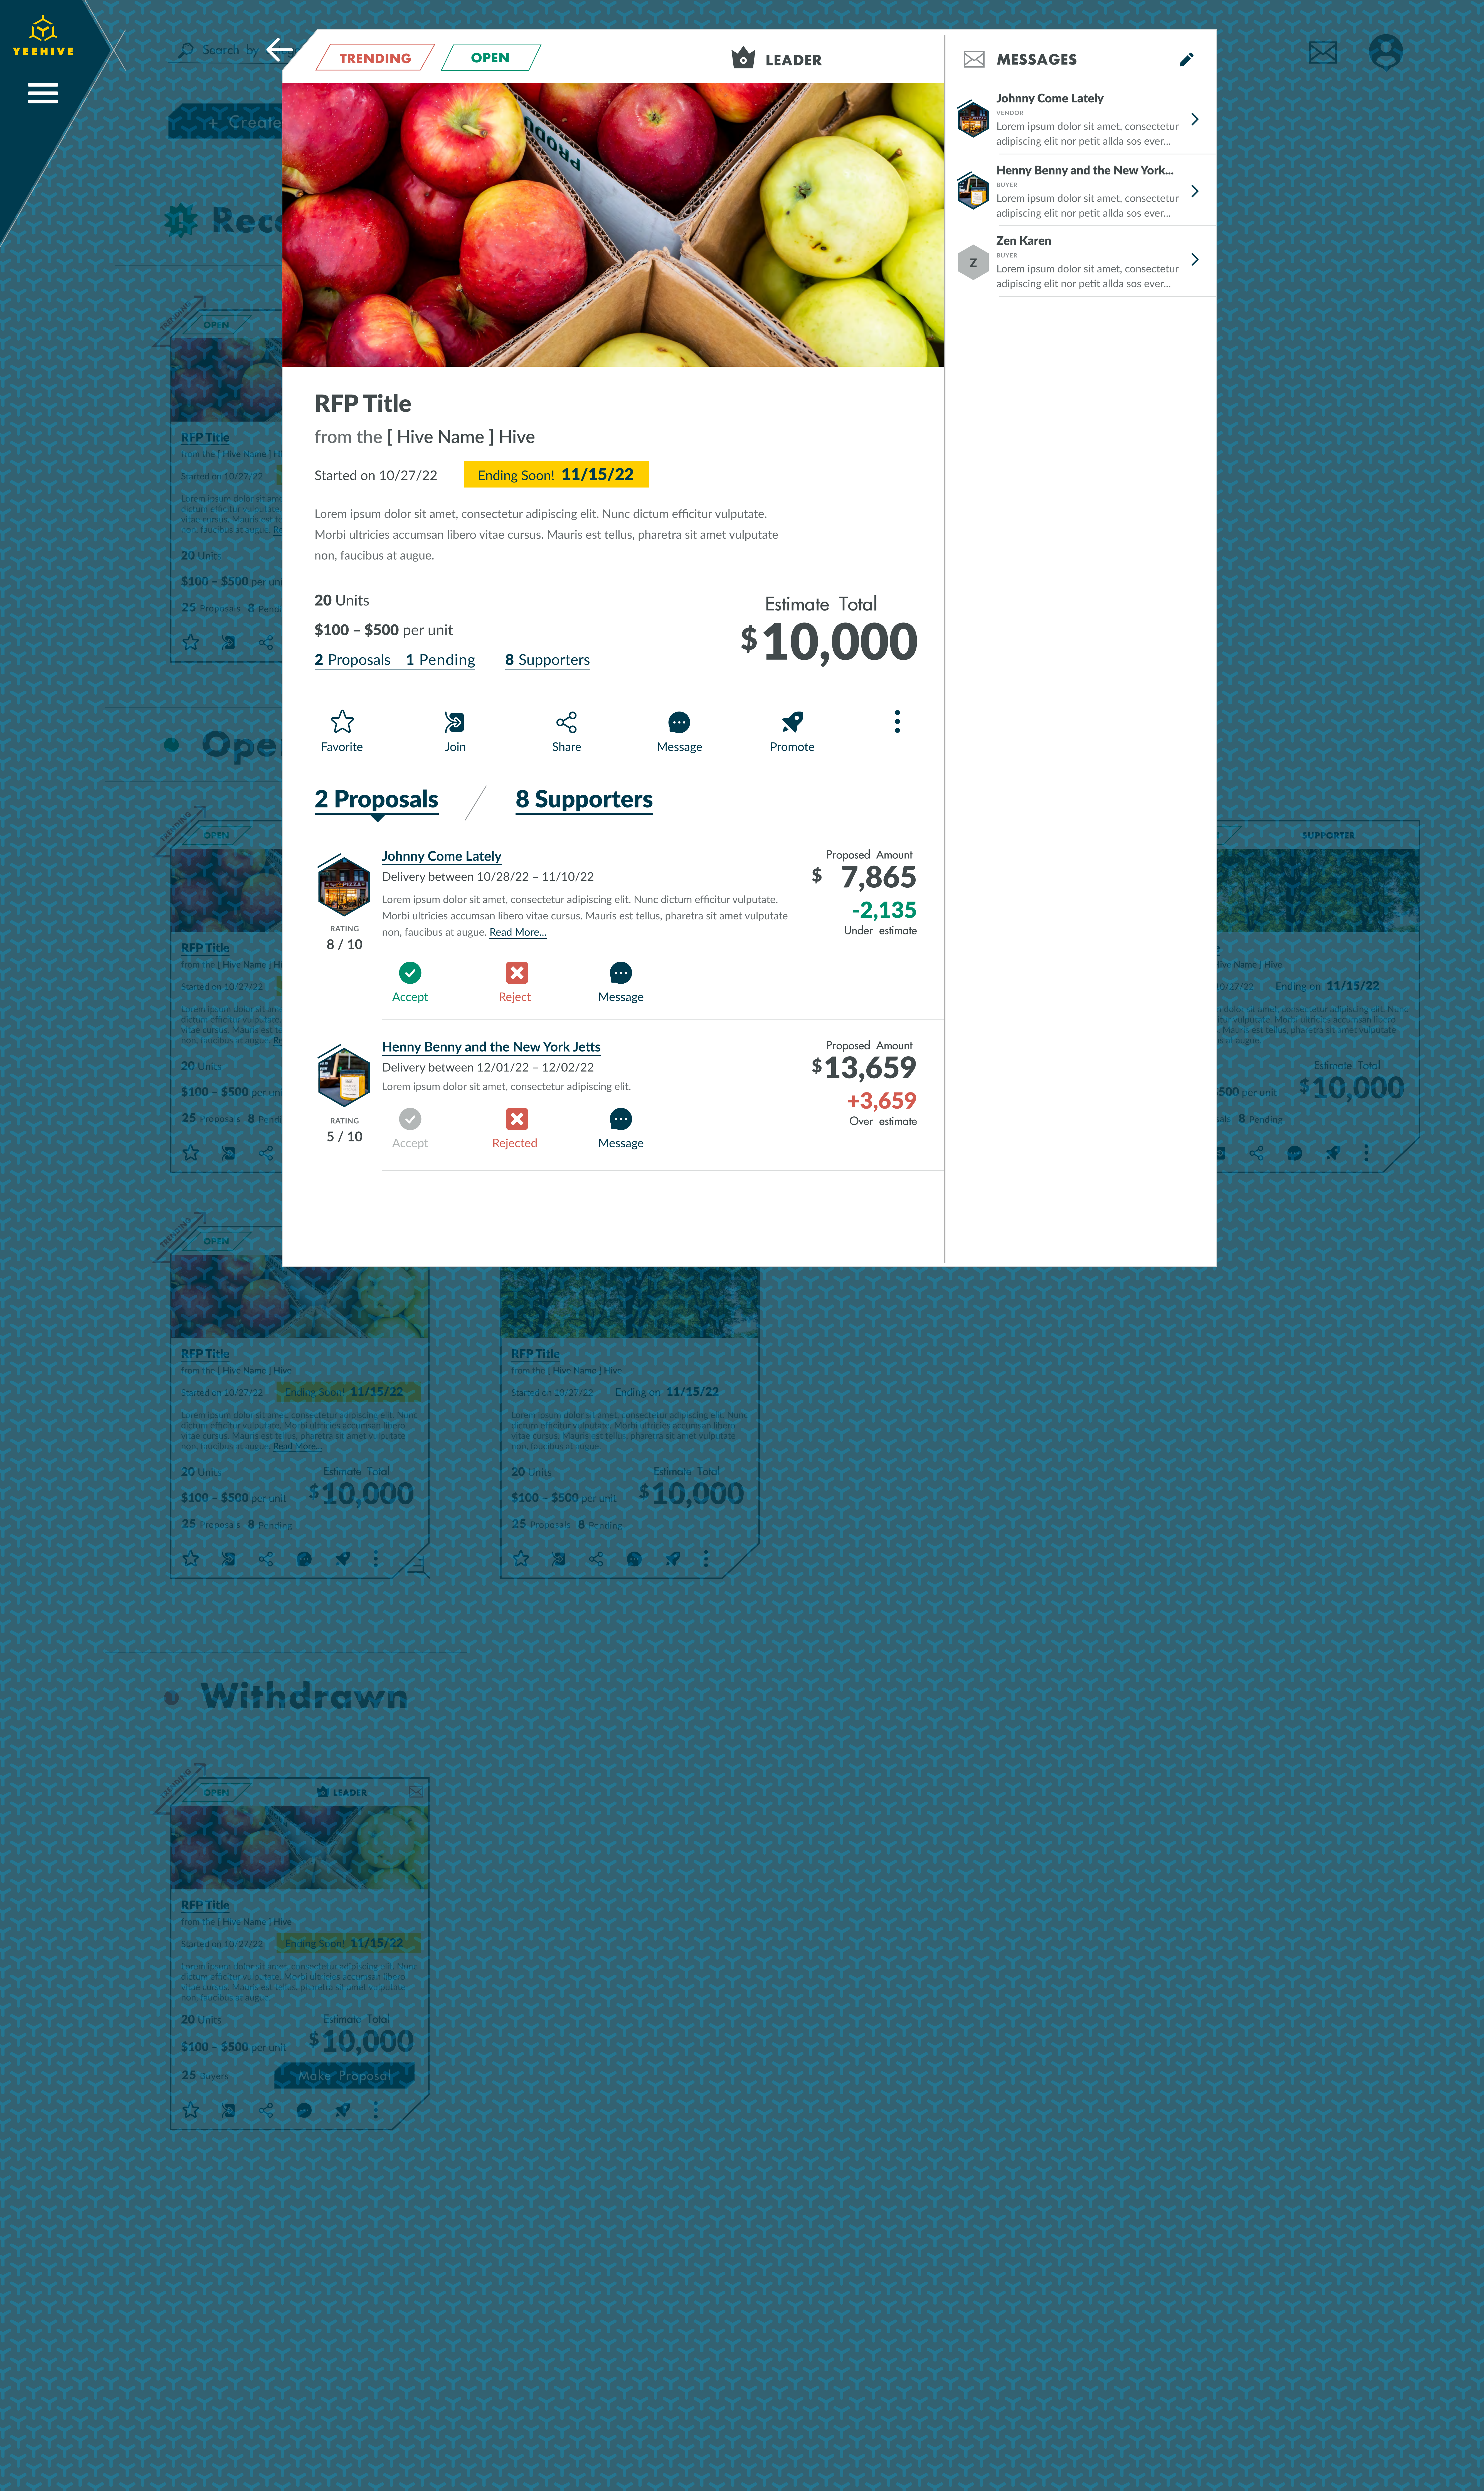

RFP Title

from the [Hive Name] Hive

Started on 10/27/22 **Ending Soon! 11/15/22**

Lorem ipsum dolor sit amet, consectetur adipiscing elit. Nunc dictum efficitur vulputate. Morbi ultricies accumsan libero vitae cursus. Mauris est tellus, pharetra sit amet vulputate non, faucibus at augue.

20 Units
$100 - $500 per unit
25 Proposals 8 Pending
2 Proposals 1 Pending 8 Supporters

Estimate Total
$10,000

- Favorite
- Join
- Share
- Message
- Promote

2 Proposals / 8 Supporters

Johnny Come Lately
Delivery between 10/28/22 - 11/10/22
RATING 8 / 10
Proposed Amount **$ 7,865**
-2,135
Under estimate

Accept Reject Message

Henny Benny and the New York Jetts
Delivery between 12/01/22 - 12/02/22
RATING 5 / 10
Proposed Amount **$13,659**
+3,659
Over estimate

Accept Rejected Message

Withdrawn

RFP Title
from the [Hive Name] Hive
Started on 10/27/22 **Ending Soon! 11/15/22**

20 Units
$100 - $500 per unit
25 Buyers

Estimate Total
$10,000

Make Proposal